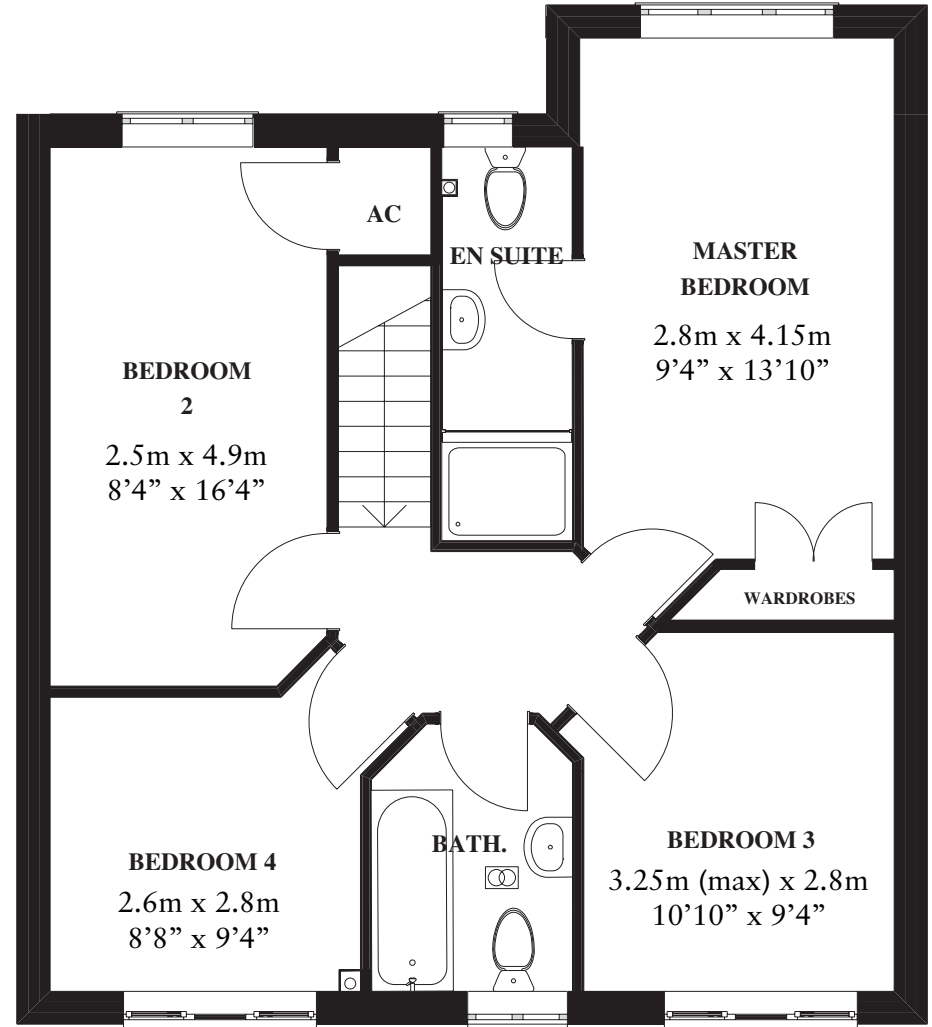

## The Oak

---

House type illustration is an artist's impression of an Oak house type.

Please Note. Plots 2, 4 and 6 have different bay window details.

## Ground Floor

## First Floor

All dimensions are maximum internal, inclusive of bay windows and wardrobes, (where applicable).  
They have a tolerance of +/-50mm and should not be used for furnishing.

The images, photography and information contained in this literature are intended for marketing purposes only and should be treated as such, for full details please ask at our sales office.